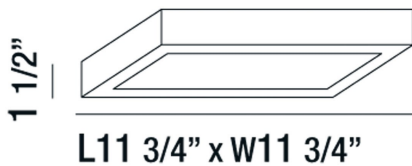

AVON, 12" CEILING MOUNT

Options Available

ITEM NO.	FINISH	SHADE
29873-30-012	WHITE	WHITE ACRYLIC
29873-30-029	SATIN NICKEL	WHITE ACRYLIC

PRODUCT DETAILS

No.	:	29873-30-029
Product Color	:	SATIN NICKEL
Shade / Accent Colour	:	WHITE ACRYLIC
Length	:	11.75"
Width	:	11.75"
Height	:	1.5"
Weight	:	1lbs

LIGHT SOURCE DETAILS

Light Source Type	:	INTEGRATED LED
Input Voltage	:	120V
Bulb Voltage	:	120V
Total Wattage	:	18W
Total Lumen	:	1600lm
Kelvin	:	3000K
CRI	:	80
Dimmable	:	Yes

TECHNICAL DETAILS

Adjustable Lamp Head	:	No
Location	:	DRY
Approval	:	
Beam Angle	:	120