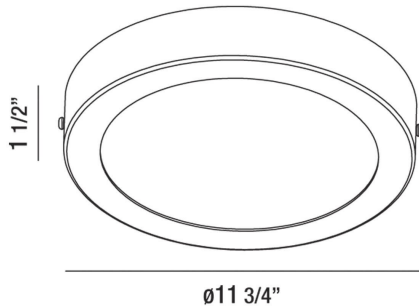

## BRANT, 12" CEILING MOUNT

### PRODUCT DETAILS

No.	:	29872-35-015
Product Color	:	WHITE
Shade / Accent Colour	:	WHITE ACRYLIC
Diameter	:	11.75"
Height	:	1.5"
Weight	:	1lbs

### TECHNICAL DETAILS

Adjustable Lamp Head	:	No
Location	:	DRY
Approval	:	
Beam Angle	:	120