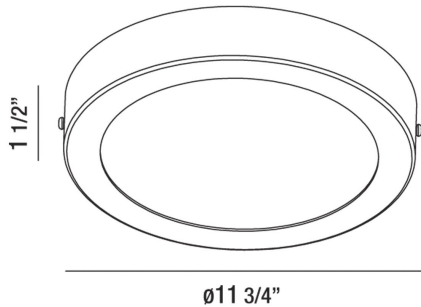

BRANT, 12" CEILING MOUNT

Options Available

ITEM NO.	FINISH	SHADE
29872-30-015	WHITE	WHITE ACRYLIC
29872-30-022	SATIN NICKEL	WHITE ACRYLIC

PRODUCT DETAILS

No.	:	29872-30-015
Product Color	:	WHITE
Shade / Accent Colour	:	WHITE ACRYLIC
Diameter	:	11.75"
Height	:	1.5"
Weight	:	1lbs

LIGHT SOURCE DETAILS

Light Source Type	:	INTEGRATED LED
Input Voltage	:	120V
Bulb Voltage	:	120V
Total Wattage	:	18W
Total Lumen	:	1600lm
Kelvin	:	3000K
CRI	:	80
Dimmable	:	Yes

TECHNICAL DETAILS

Adjustable Lamp Head	:	No
Location	:	DRY
Approval	:	
Beam Angle	:	120