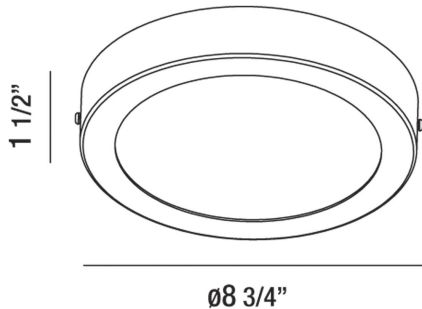

BRANT, 9" CEILING MOUNT

PRODUCT DETAILS

No.	:	29870-30-011
Product Color	:	WHITE
Shade / Accent Colour	:	WHITE ACRYLIC
Diameter	:	8.75"
Height	:	1.5"
Weight	:	0.7lbs

LIGHT SOURCE DETAILS

Light Source Type	:	INTEGRATED LED
Input Voltage	:	120V
Bulb Voltage	:	120V
Total Wattage	:	14W
Total Lumen	:	1100lm
Kelvin	:	3000K
CRI	:	80
Dimmable	:	Yes

Options Available

ITEM NO.	FINISH	SHADE
29870-30-011	WHITE	WHITE ACRYLIC
29870-30-028	SATIN NICKEL	WHITE ACRYLIC

TECHNICAL DETAILS

Adjustable Lamp Head	:	No
Location	:	DRY
Approval	:	
Beam Angle	:	120

PROJECT INFORMATION