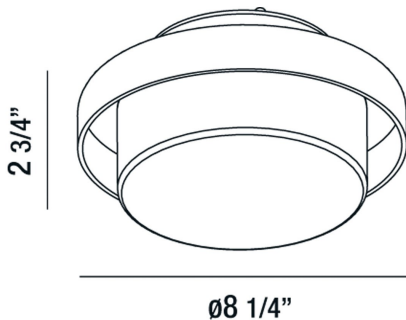

LOGEN, 9" CEILING MOUNT

PRODUCT DETAILS

No.	:	29815-012
Product Color	:	WHITE
Shade / Accent Colour	:	CLEAR AND OPAL WHITE GLASS
Diameter	:	8.25"
Height	:	2.75"
Weight	:	1.5lbs

LIGHT SOURCE DETAILS

Light Source Type	:	INTEGRATED LED
Input Voltage	:	120V
Total Wattage	:	7.5W
Total Lumen	:	675lm
Kelvin	:	3000K
CRI	:	80
Dimmable	:	Yes

Options Available

ITEM NO.	FINISH	SHADE
29815-012	WHITE	CLEAR AND OPAL WHITE GLASS

TECHNICAL DETAILS

Adjustable Lamp Head	:	No
Location	:	DRY
Approval	:	

PROJECT INFORMATION

 Job Name: Date: Type:

 Comments: