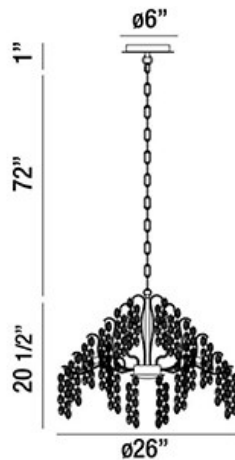

## CAMPOBASSO, 8-LIGHT 26IN PENDANT CHANDELIER

### PRODUCT DETAILS

No.	:	29059-010
Product Color	:	GOLD
Product Material	:	METAL
Shade / Accent Colour	:	AMBER
Shade / Accent Material	:	GLASS
Diameter	:	26"
Height	:	20.5"
Overall Height	:	93.5"
Weight	:	23.1LBS

### TECHNICAL DETAILS

Light Direction	:	DOWN
Hanging Support Type	:	CHAIN
Hanging Support Length	:	72"
Canopy / Backplate Height	:	1"
Canopy / Backplate Dia.	:	6"
Adjustable Lamp Head	:	NO
IP Rating	:	IP22
Location	:	DRY
Approval	:	
Beam Angle	:	360