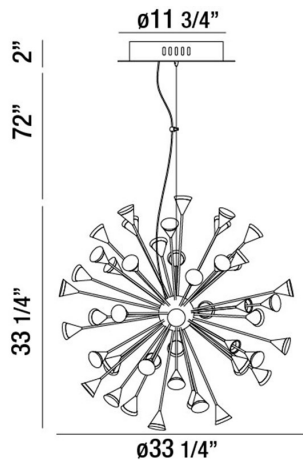

## ESPLO, 33" ROUND CHANDELIER

### PRODUCT DETAILS

No.	:	29029-013
Product Color	:	CHROME
Product Material	:	METAL
Shade / Accent Colour	:	CHROME
Shade / Accent Material	:	ACRYLIC
Diameter	:	33.25"
Height	:	33.25"
Overall Height	:	107.25"
Weight	:	15.8LBS

### LIGHT SOURCE DETAILS

Light Source Type	:	INTEGRATED LED
Input Voltage	:	120V
Bulb Voltage	:	120V
Socket Type	:	LED
Total Wattage	:	106W
Kelvin	:	3000K
CRI	:	80+
Dimmable	:	YES

### TECHNICAL DETAILS

Light Direction	:	UP AND DOWN
Hanging Support Type	:	AIRCRAFT CABLE
Hanging Support Length	:	72"
Canopy / Backplate Height	:	2"
Canopy / Backplate Dia.	:	11.75"
Adjustable Lamp Head	:	NO
IP Rating	:	DRY
Location	:	DRY
Approval	:	