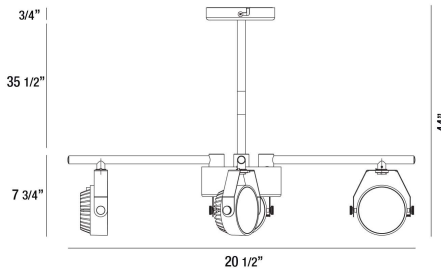

29010, 4+1-LIGHT 45W

PRODUCT DETAILS

No.	:	29010-028
Product Color	:	SATIN NICKEL
Length	:	20.5"
Height	:	44"
Weight	:	4.8lbs

LIGHT SOURCE DETAILS

Light Source Type	:	INTEGRATED LED
Input Voltage	:	120V
Bulb Voltage	:	120V
Socket Type	:	LED
Total Wattage	:	45W
Total Lumen	:	3200lm
Kelvin	:	3000K
CRI	:	80
Dimmable	:	Yes

Options Available

ITEM NO.	FINISH	SHADE
29010-011	WHITE	
29010-028	SATIN NICKEL	

TECHNICAL DETAILS

Light Direction	:	Down
Adjustable Lamp Head	:	Yes
Approval	:	
Beam Angle	:	120
Vertical Adjustment	:	90
Horizontal Adjustment	:	340