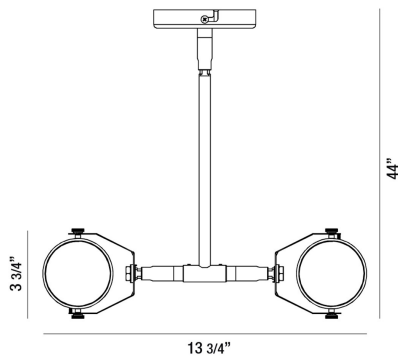

Options Available

ITEM NO.	FINISH	SHADE
29009-015	WHITE	
29009-022	SATIN NICKEL