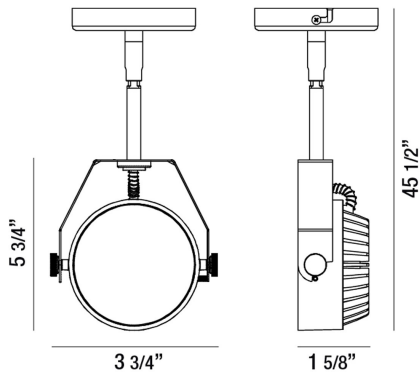

### PRODUCT DETAILS

No.	:	29007-011
Product Color	:	WHITE
Length	:	3.75"
Width	:	1.625"
Height	:	5.75"

### LIGHT SOURCE DETAILS

Light Source Type	:	INTEGRATED LED
Input Voltage	:	120V
Bulb Voltage	:	120V
Socket Type	:	LED
Total Wattage	:	9W
Total Lumen	:	640lm
Kelvin	:	3000K
CRI	:	80
Dimmable	:	Yes

### TECHNICAL DETAILS

Light Direction	:	Down
Adjustable Lamp Head	:	No
Approval	:	
Beam Angle	:	120
Vertical Adjustment	:	90
Horizontal Adjustment	:	340