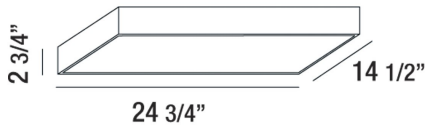

PROJECT INFORMATION

Job Name: Date: Type:

Comments: