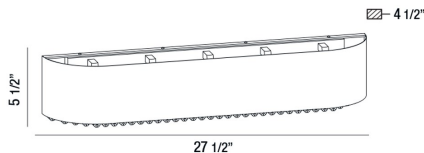

## CARA, 28" VANITY LIGHT

### PRODUCT DETAILS

No.	:	28234-029
Product Color	:	GOLD
Product Material	:	METAL
Shade / Accent Colour	:	CLEAR
Shade / Accent Material	:	CRYSTAL
Width	:	27.5"
Height	:	5.5"
Ext	:	4.5"
Weight	:	10.5lbs

### TECHNICAL DETAILS

Light Direction	:	Down
Canopy / Backplate Length	:	23.5"
Canopy / Backplate Height	:	1"
Canopy / Backplate Width	:	4.25"
Adjustable Lamp Head	:	No
Location	:	DAMP
Approval	:	