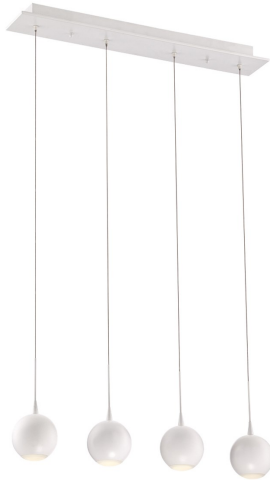

## PATRUNO, 26" LINEAR CHANDELIER

### PRODUCT DETAILS

No.	:	28167-013
Product Color	:	MATTE WHITE
Product Material	:	METAL
Shade / Accent Colour	:	ACRYLIC
Shade / Accent Material	:	ACRYLIC
Length	:	25.75"
Width	:	6.25"
Height	:	4"
Overall Height	:	77.5"
Weight	:	8.5LBS

### OPTIONS AVAILABLE

<b>ITEM NO.</b> 28167-013	<b>FINISH</b> MATTE WHITE	<b>SHADE</b> FROSTED
------------------------------	------------------------------	-------------------------

### TECHNICAL DETAILS

Light Direction	:	DOWN
Hanging Support Type	:	WIRE
Hanging Support Length	:	72"
Canopy / Backplate Length	:	25.75"
Canopy / Backplate Height	:	1.5"
Canopy / Backplate Width	:	6.25"
Adjustable Lamp Head	:	NO
IP Rating	:	DRY
Location	:	DRY
Approval	:	