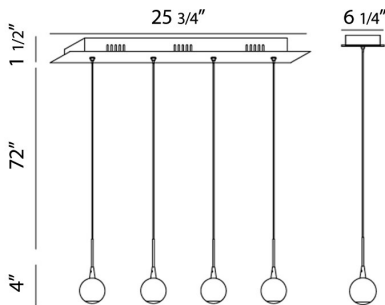

### PRODUCT DETAILS

No.	:	28167-013
Product Color	:	MATTE WHITE
Product Material	:	METAL
Shade / Accent Colour	:	ACRYLIC
Shade / Accent Material	:	ACRYLIC
Length	:	25.75"
Width	:	6.25"
Height	:	4"
Overall Height	:	77.5"
Weight	:	8.5LBS

### TECHNICAL DETAILS

Light Direction	:	DOWN
Hanging Support Type	:	WIRE
Hanging Support Length	:	72"
Canopy / Backplate Length	:	25.75"
Canopy / Backplate Height	:	1.5"
Canopy / Backplate Width	:	6.25"
Adjustable Lamp Head	:	NO
IP Rating	:	DRY
Location	:	DRY
Approval	:	