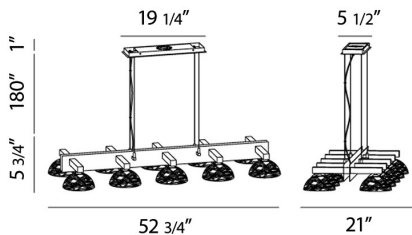

CARAMICO, 53" LINEAR CHANDELIER

PRODUCT DETAILS

No.	:	28139-010
Product Color	:	CHROME
Product Material	:	METAL
Shade / Accent Colour	:	GLASS
Shade / Accent Material	:	HANDMADE GLASS
Length	:	52.75"
Width	:	21"
Height	:	5.75"
Overall Height	:	186.75"
Weight	:	31.3LBS

OPTIONS AVAILABLE

ITEM NO.	FINISH	SHADE
28139-010	CHROME	CLEAR

TECHNICAL DETAILS

Light Direction	:	DOWN
Hanging Support Type	:	AIRCRAFT CABLE
Hanging Support Length	:	180"
Canopy / Backplate Length	:	19.25"
Canopy / Backplate Height	:	1"
Canopy / Backplate Width	:	5.5"
Adjustable Lamp Head	:	NO
IP Rating	:	DRY
Location	:	DRY
Approval	:	