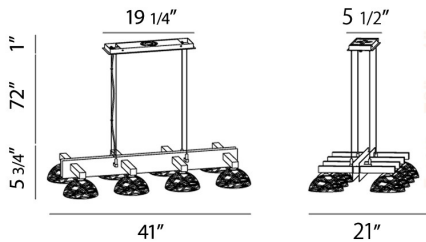

## CARAMICO, 41" LINEAR CHANDELIER

### PRODUCT DETAILS

No.	:	28138-013
Product Color	:	CHROME
Product Material	:	METAL
Shade / Accent Colour	:	GLASS
Shade / Accent Material	:	HANDMADE GLASS
Length	:	41"
Width	:	21"
Height	:	5.75"
Overall Height	:	78.75"
Weight	:	26LBS

### TECHNICAL DETAILS

Light Direction	:	DOWN
Hanging Support Type	:	AIRCRAFT CABLE
Hanging Support Length	:	72"
Canopy / Backplate Length	:	19.25"
Canopy / Backplate Height	:	1"
Canopy / Backplate Width	:	5.5"
Adjustable Lamp Head	:	NO
IP Rating	:	DRY
Location	:	DRY
Approval	:	