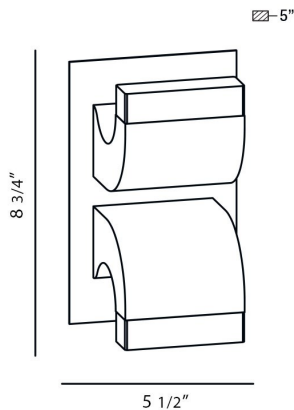

NEWPORT, 6" VANITY LIGHT

PRODUCT DETAILS

No.	:	28096-016
Product Color	:	CHROME
Product Material	:	METAL
Shade / Accent Colour	:	ACRYLIC
Shade / Accent Material	:	GLASS
Width	:	5.5"
Height	:	8.75"
Ext	:	5"
Weight	:	3.7LBS

TECHNICAL DETAILS

Light Direction	:	UP AND DOWN
Adjustable Lamp Head	:	NO
IP Rating	:	DAMP
Location	:	DAMP
Approval	:	

PROJECT INFORMATION

 Job Name: Date: Type:

 Comments: