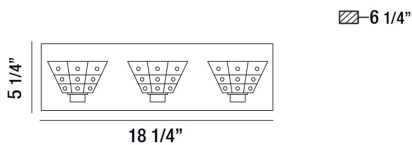

ZILLI, 18" VANITY LIGHT

PRODUCT DETAILS

No.	:	28031-017
Product Color	:	CHROME
Product Material	:	METAL
Shade / Accent Colour	:	CLEAR
Shade / Accent Material	:	CRYSTAL GLASS
Width	:	18.25"
Height	:	5.25"
Ext	:	6.25"
Weight	:	6.6lbs

OPTIONS AVAILABLE

ITEM NO.	FINISH	SHADE
28031-017	CHROME	CLEAR

TECHNICAL DETAILS

Light Direction	:	Up
Canopy / Backplate Length	:	18.25"
Canopy / Backplate Height	:	5.25"
Adjustable Lamp Head	:	No
Mounting	:	Up
Location	:	DAMP
Approval	:	