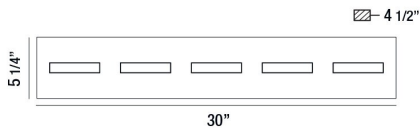

### PRODUCT DETAILS

No.	:	28022-025
Product Color	:	BLACK
Product Material	:	METAL
Shade / Accent Colour	:	FROSTED
Shade / Accent Material	:	ACRYLIC
Width	:	30"
Height	:	5.25"
Ext	:	4.5"
Weight	:	6.2lbs

### TECHNICAL DETAILS

Light Direction	:	Up or Down
Canopy / Backplate Length	:	29.3"
Canopy / Backplate Height	:	1.1"
Canopy / Backplate Width	:	4.5"
Adjustable Lamp Head	:	No
Location	:	DAMP
Approval	:	