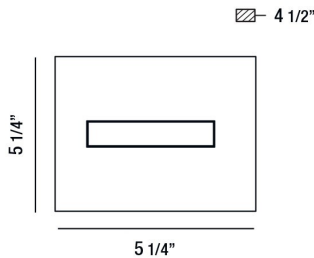

OLSON, 1 LIGHT LED WALL SCONCE

PRODUCT DETAILS

No.	:	28019-029
Product Color	:	BLACK
Product Material	:	METAL
Shade / Accent Colour	:	FROSTED
Shade / Accent Material	:	ACRYLIC
Width	:	5.25"
Height	:	5.25"
Ext	:	4.5"
Weight	:	1.2lbs

ITEM NO.	FINISH	SHADE
28019-015	CHROME	FROSTED
28019-029	BLACK	FROSTED

TECHNICAL DETAILS

Canopy / Backplate Length	:	5.1"
Canopy / Backplate Height	:	1.1"
Canopy / Backplate Width	:	4.5"
Adjustable Lamp Head	:	No
Location	:	DAMP
Approval	:	
Beam Angle	:	120