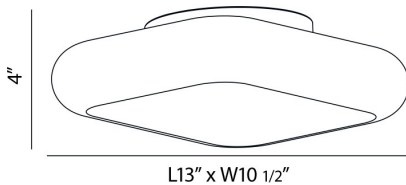

## ALMA, 13" CEILING MOUNT

### PRODUCT DETAILS

No.	:	26631-028
Product Color	:	SATIN NICKEL
Product Material	:	METAL
Shade / Accent Colour	:	GLASS
Shade / Accent Material	:	GLASS
Length	:	13"
Width	:	10.5"
Height	:	4"
Weight	:	3.9LBS

### TECHNICAL DETAILS

Light Direction	:	DOWN
Canopy / Backplate Height	:	1"
Canopy / Backplate Dia.	:	6.75"
Adjustable Lamp Head	:	NO
IP Rating	:	DRY
Approval	:	