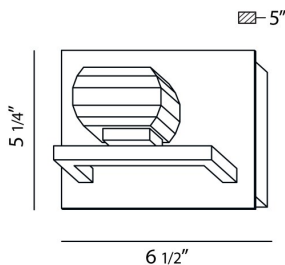

### PRODUCT DETAILS

No.	:	26356-013
Product Color	:	CHROME
Product Material	:	METAL
Shade / Accent Colour	:	CLEAR
Shade / Accent Material	:	CRYSTAL GLASS
Width	:	6.5"
Height	:	5.25"
Ext	:	5"
Weight	:	1.8lbs

### TECHNICAL DETAILS

Light Direction	:	Up
Canopy / Backplate Length	:	5.625"
Canopy / Backplate Height	:	0.813"
Canopy / Backplate Width	:	4.5"
Adjustable Lamp Head	:	No
Mounting	:	Up
Approval	:	