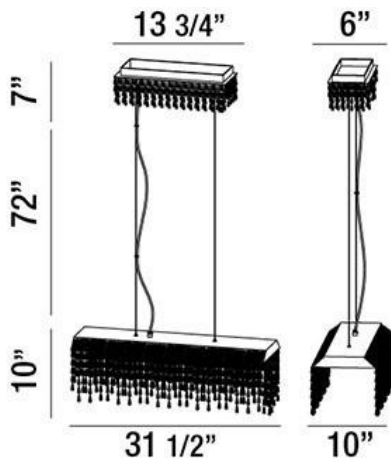

## FRONTE, 32" LINEAR CHANDELIER

### PRODUCT DETAILS

No.	:	26326-016
Product Color	:	CHROME
Product Material	:	METAL
Shade / Accent Colour	:	CLEAR
Shade / Accent Material	:	MULTIPLE FACET CRYSTAL BEADS
Length	:	31.5"
Width	:	10"
Height	:	10"
Overall Height	:	89"
Weight	:	26lbs

### TECHNICAL DETAILS

Light Direction	:	Down
Hanging Support Type	:	AIRCRAFT CABLE
Hanging Support Length	:	72"
Canopy / Backplate Length	:	13.75"
Canopy / Backplate Height	:	7"
Canopy / Backplate Width	:	6"
Adjustable Lamp Head	:	No
Location	:	DRY
Approval	:	