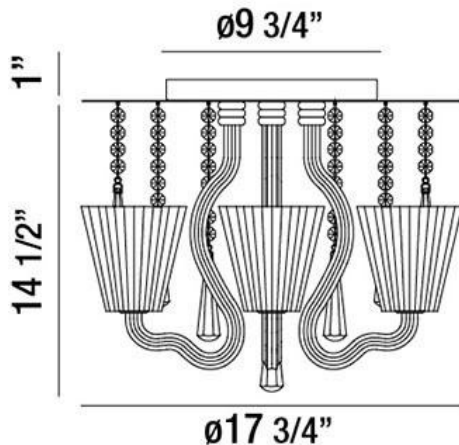

CORATO, 18" CEILING MOUNT

PRODUCT DETAILS

No.	:	26243-016
Product Color	:	CHROME
Product Material	:	METAL
Shade / Accent Colour	:	GLASS
Shade / Accent Material	:	BLOWN GLASS
Diameter	:	17.75"
Height	:	14.5"
Weight	:	14.5LBS

LIGHT SOURCE DETAILS

Number of Bulbs	:	4
Light Source	:	BULB
Light Source Type	:	G9
Input Voltage	:	120V
Bulb Voltage	:	120V
Socket Type	:	G9
Wattage	:	40W
Total Wattage	:	160W
Bulb Included	:	YES
Dimmable	:	YES

OPTIONS AVAILABLE

ITEM NO.	FINISH	SHADE
26243-016	CHROME	CLEAR

TECHNICAL DETAILS

Light Direction	:	UP
Canopy / Backplate Height	:	1"
Canopy / Backplate Dia.	:	9.75"
Adjustable Lamp Head	:	NO
IP Rating	:	DRY
Location	:	DRY
Approval	:	