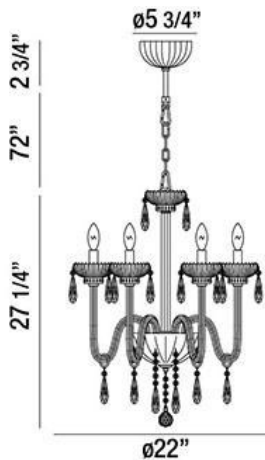

VILLA, 22" ROUND CHANDELIER

PRODUCT DETAILS

No.	:	26237-015
Product Color	:	CHROME
Product Material	:	METAL
Shade / Accent Colour	:	GLASS
Shade / Accent Material	:	BLOWN GLASS
Diameter	:	22"
Height	:	27.25"
Overall Height	:	102"
Weight	:	22LBS

LIGHT SOURCE DETAILS

Number of Bulbs	:	6
Light Source	:	BULB
Light Source Type	:	B10
Input Voltage	:	120V
Bulb Voltage	:	120V
Socket Type	:	E12
Wattage	:	60W
Total Wattage	:	360W
Bulb Included	:	NO
Dimmable	:	YES

OPTIONS AVAILABLE

ITEM NO.	FINISH	SHADE
26237-015	CHROME	CLEAR

TECHNICAL DETAILS

Light Direction	:	UP
Hanging Support Type	:	CHAIN
Hanging Support Length	:	72"
Canopy / Backplate Height	:	2.75"
Canopy / Backplate Dia.	:	5.75"
Adjustable Lamp Head	:	NO
IP Rating	:	DRY
Approval	:	