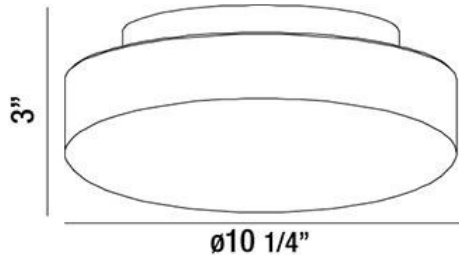

RAMATA, 11" CEILING MOUNT

PRODUCT DETAILS

No.	:	26144-016
Product Color	:	WHITE
Shade / Accent Colour	:	OPAL WHITE GLASS
Diameter	:	10.25"
Height	:	3"
Weight	:	2.4lbs

LIGHT SOURCE DETAILS

Number of Bulbs	:	1
Light Source	:	Incandescent
Light Source Type	:	A19
Input Voltage	:	120V
Bulb Voltage	:	120V
Socket Type	:	E26
Wattage	:	60W
Total Wattage	:	60W
Bulb Included	:	No
Dimmable	:	Yes

Options Available

ITEM NO.	FINISH	SHADE
26144-016	WHITE	OPAL WHITE GLASS

TECHNICAL DETAILS

Canopy / Backplate Dia.	:	7"
Adjustable Lamp Head	:	No
Approval	:	 Inertek

PROJECT INFORMATION

 Job Name: Date: Type: