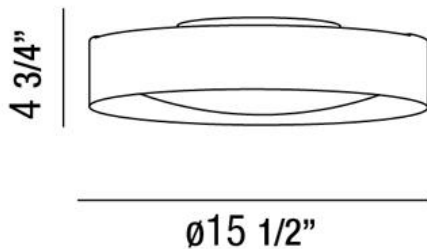

Options Available

ITEM NO.	FINISH	SHADE
25732-016	Satin Nickel	Opal White Glass
25732-023	Chrome	Opal White Glass
25732-030	White	Opal White Glass

Opal blown glass and lacquered or plated metal surround