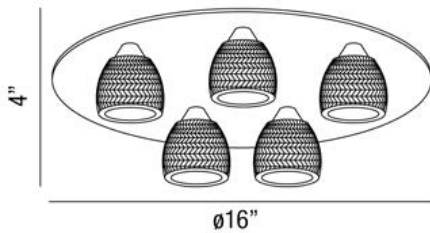

Options Available

ITEM NO.	FINISH	SHADE
25731-019	Chrome	Clear Glass

Patterned cast clear glass with chromed metalwork