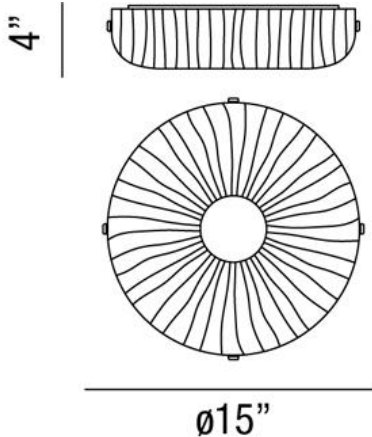

SPECTRA, 4-LIGHT ROUND FLUSHMOUNT

Product Details

Item No.	:	25691-016
Finish	:	Chrome
Shade	:	Clear Sugar Glass
Diameter	:	15"
Height	:	4"
Est. Weight	:	18.22 lbs
Approval	:	cULus

BULB DETAILS

No. of Bulbs	:	4
Bulb Type	:	B10
Bulb Voltage	:	120V
Bulb Wattage	:	60W
Bulb Socket	:	E12
Input Voltage	:	120V
Dimmable	:	Yes
Bulb Included	:	No

Options Available

ITEM NO.	FINISH	SHADE
25691-016	Chrome	Clear Sugar Glass

Molded and pressed fracco glass with chrome plated frame and accents

TECHNICAL DETAILS

Canopy Diameter	:	13"
Canopy Height	:	0.8"