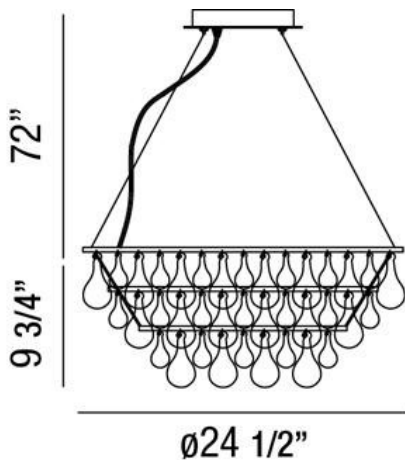

CANTO, 25" ROUND CHANDELIER

PRODUCT DETAILS

No.	:	25689-013
Product Color	:	OIL RUBBED BRONZE
Product Material	:	METAL
Shade / Accent Colour	:	CLEAR
Shade / Accent Material	:	GLASS DROPLETS
Diameter	:	24.5"
Height	:	9.75"
Overall Height	:	84.75"
Weight	:	37.4lbs

OPTIONS AVAILABLE

ITEM NO.	FINISH	SHADE
25689-013	OIL RUBBED BRONZE	CLEAR

TECHNICAL DETAILS

Light Direction	:	Down
Hanging Support Type	:	AIRCRAFT CABLE
Hanging Support Length	:	72"
Canopy / Backplate Height	:	1.25"
Canopy / Backplate Dia.	:	7.25"
Adjustable Lamp Head	:	No
Approval	:	