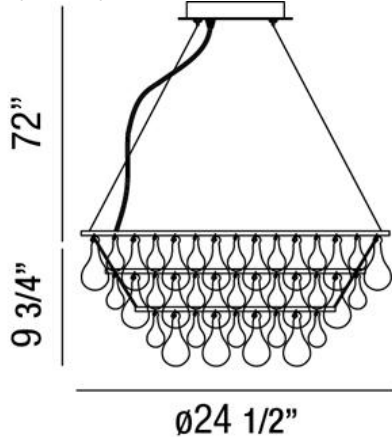

CANTO, 8-LIGHT CHANDELIER

Product Details

Item No.	:	25689-013
Finish	:	Oil Rubbed Bronze
Shade	:	Clear Crystal
Diameter	:	24.5"
Height	:	9.75"
Est. Weight	:	38.94 lbs
Approval	:	cETLus

BULB DETAILS

No. of Bulbs	:	8
Bulb Type	:	B10
Bulb Voltage	:	120V
Bulb Wattage	:	40W
Bulb Socket	:	E12
Input Voltage	:	120V
Dimmable	:	Yes
Bulb Included	:	No

Options Available

ITEM NO.	FINISH	SHADE
25689-013	Oil Rubbed Bronze	Clear Crystal

Crystal glass droplets suspended from an oil rubbed bronze frame

TECHNICAL DETAILS

Hanging Support Type	:	Aircraft Cable
Aircraft Cable Length	:	72"
Power Wire Length	:	96"
Canopy Diameter	:	7.25"
Canopy Height	:	1.25"