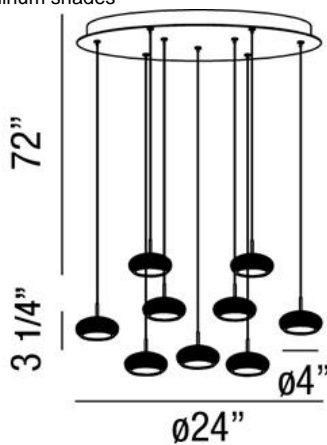

### Product Details

Item No.	:	25670-011
Finish	:	Aluminum
Shade	:	Aluminum
Diameter	:	24"
Height	:	3.25"
Est. Weight	:	24.2 lbs
Approval	:	cETLus

### TECHNICAL DETAILS

Hanging Support Type	:	Wire
Wire Length	:	72"