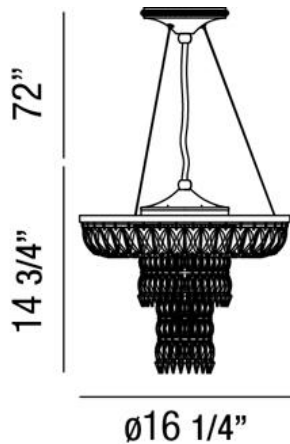

ROSALIA, 9-LIGHT PENDANT

Product Details

Item No.	:	25649-017
Finish	:	Plated Silver
Shade	:	Clear Crystal
Diameter	:	16.25"
Height	:	14.75"
Est. Weight	:	22.62 lbs
Approval	:	cETLus

BULB DETAILS

No. of Bulbs	:	9
Bulb Type	:	BI-PIN
Bulb Voltage	:	12V
Bulb Wattage	:	20W
Bulb Socket	:	G4
Input Voltage	:	120V
Dimmable	:	Yes
Bulb Included	:	Yes

Options Available

ITEM NO.	FINISH	SHADE
25649-017	Plated Silver	Clear Crystal

Antique silver leaf forged metal framework with clear cut coffin crystal shading

TECHNICAL DETAILS

Hanging Support Type	:	Aircraft Cable
Aircraft Cable Length	:	72"
Canopy Diameter	:	6.25"
Canopy Height	:	2"