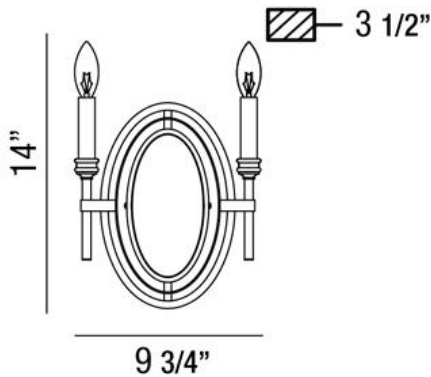

INFINITY, 2-LIGHT WALL SCONCE

Product Details

Item No.	:	25644-012
Finish	:	Oil Rubbed Bronze/gold Leaf
Width	:	9.75"
Height	:	14"
Max Extension	:	3.5"
Est. Weight	:	3.74 lbs
Approval	:	cETLus

BULB DETAILS

No. of Bulbs	:	2
Bulb Type	:	B10
Bulb Voltage	:	120V
Bulb Wattage	:	60W
Bulb Socket	:	E12
Input Voltage	:	120V
Dimmable	:	Yes
Bulb Included	:	No

Options Available

ITEM NO.	FINISH	SHADE
25644-012	Oil Rubbed Bronze/gold Leaf	

Oil rubbed bronze metal framework with beach underlings and candles

TECHNICAL DETAILS

Canopy Length	:	8.13"
Canopy Width	:	4.25"
Canopy Height	:	0.75"

PROJECT INFORMATION

Job Name: Date: Type:

Comments: