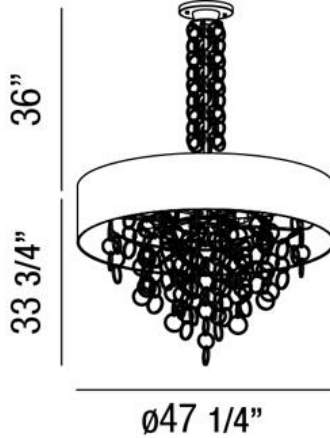

### Product Details

Item No.	:	25615-012
Finish	:	Chrome
Shade	:	White/chrome Inside
Diameter	:	47.25"
Height	:	33.75"
Est. Weight	:	52.8 lbs
Approval	:	cETLus

### BULB DETAILS

No. of Bulbs	:	12
Bulb Type	:	B10
Bulb Voltage	:	120V
Bulb Wattage	:	40W
Bulb Socket	:	E12
Input Voltage	:	120V
Dimmable	:	Yes
Bulb Included	:	No

### TECHNICAL DETAILS

Hanging Support Type	:	Rod
Rod Length	:	36"

Concentric polished plated rings and cotton shade with metallic lining