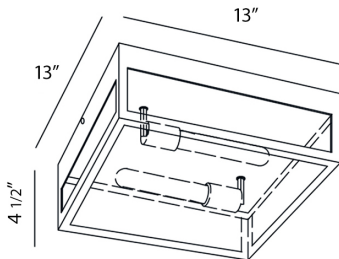

RETTO, 2-LIGHT FLUSHMOUNT

Product Details

Item No.	:	25604-016
Finish	:	Bronze
Shade	:	Clear Glass
Length	:	13"
Width	:	13"
Height	:	4.5"
Est. Weight	:	9.24 lbs
Approval	:	cETLus

BULB DETAILS

No. of Bulbs	:	2
Bulb Type	:	EDISON
Bulb Voltage	:	120V
Bulb Wattage	:	60W
Bulb Socket	:	E26
Input Voltage	:	120V
Bulb Included	:	Yes

Options Available

ITEM NO.	FINISH	SHADE
25604-016	Bronze	Clear Glass

Clear glass paneling with weathered bronze metal framework

TECHNICAL DETAILS

Canopy Length	:	12"
Canopy Width	:	12"
Canopy Height	:	1"

PROJECT INFORMATION