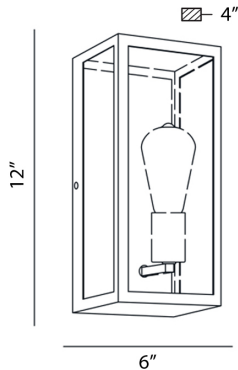

RETTO, 1-LIGHT OUTDOOR SCONCE

Product Details

Item No.	:	25602-012
Finish	:	Bronze
Shade	:	Clear Glass
Width	:	6"
Height	:	12"
Max Extension	:	4"
Est. Weight	:	5.61 lbs
Approval	:	cETLus

BULB DETAILS

No. of Bulbs	:	1
Bulb Type	:	EDISON
Bulb Voltage	:	120V
Bulb Wattage	:	60W
Bulb Socket	:	E26
Input Voltage	:	120V
Bulb Included	:	Yes

Options Available

ITEM NO.	FINISH	SHADE
25602-012	Bronze	Clear Glass

Clear glass paneling with weathered bronze metal framework

TECHNICAL DETAILS

Canopy Length	:	11.5"
Canopy Width	:	5.5"
Canopy Height	:	0.5"