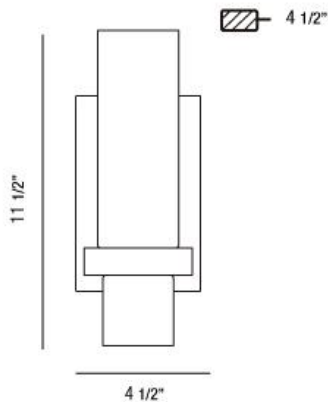

PILLAR, 1+1-LIGHT WALL SCONCE

Product Details

Item No.	:	23277-038
Finish	:	Chrome
Shade	:	Opal White
Length	:	4.5"
Width	:	4.5"
Height	:	11.5"
Est. Weight	:	3.34 lbs
Approval	:	cCSAus

BULB DETAILS

No. of Bulbs	:	1
Bulb Type	:	GU10
Bulb Voltage	:	120V
Bulb Wattage	:	35W
Bulb Socket	:	GU10
Input Voltage	:	120V
Dimmable	:	Yes
Bulb Included	:	No

Options Available

ITEM NO.	FINISH	SHADE
23277-014	Oil Rubbed Bronze	Opal White
23277-021	Brushed Nickel	Opal White
23277-038	Chrome	Opal White

Opal glass tube with plated metal frame and downlight holder