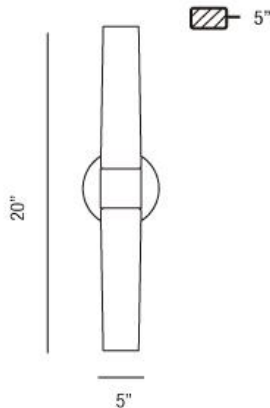

Options Available

ITEM NO.	FINISH	SHADE
23274-013	Chrome	Opal White Glass
23274-020	Brushed Nickel	Opal White Glass

Frosted glass tube with cast metal frame