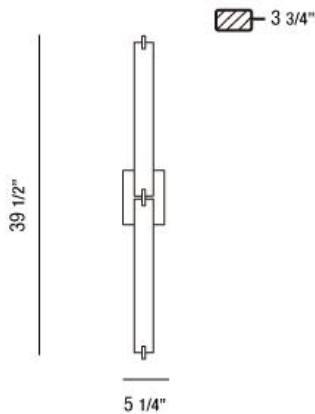

ZUMA, 6-LIGHT WALL SCONCE

Product Details

Item No.	:	23273-016
Finish	:	Chrome
Shade	:	Opal White Glass
Width	:	5.25"
Height	:	39.5"
Max Extension	:	3.75"
Est. Weight	:	7.35 lbs
Approval	:	cCSAus

BULB DETAILS

No. of Bulbs	:	6
Bulb Type	:	G9
Bulb Voltage	:	120V
Bulb Wattage	:	40W
Bulb Socket	:	G9
Input Voltage	:	120V
Dimmable	:	Yes
Bulb Included	:	No

Options Available

ITEM NO.	FINISH	SHADE
23273-016	Chrome	Opal White Glass
23273-023	Brushed Nickel	Opal White Glass
23273-030	Oil Rubbed Bronze	Opal White Glass

Frosted tube glass with cast metal frame

PROJECT INFORMATION

Job Name: Date: Type:

Comments: