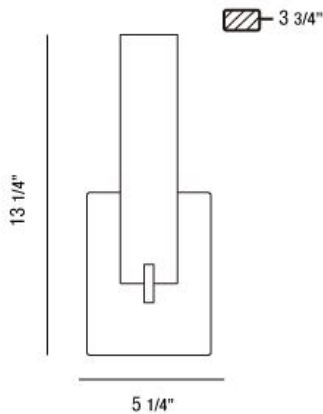

Options Available

ITEM NO.	FINISH	SHADE
23271-012	Chrome	Opal White Glass
23271-029	Brushed Nickel	Opal White Glass
23271-036	Oil Rubbed Bronze	Opal White Glass

Frosted tube glass with cast metal frame