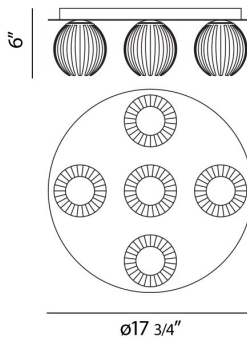

COSMO, 18" CEILING MOUNT

PRODUCT DETAILS

No.	:	23206-014
Product Color	:	CHROME
Shade / Accent Colour	:	AMBER
Diameter	:	17.75"
Height	:	6"

LIGHT SOURCE DETAILS

Number of Bulbs	:	5
Light Source	:	Halogen
Light Source Type	:	G9
Input Voltage	:	120V
Bulb Voltage	:	120V
Socket Type	:	G9
Wattage	:	40W
Total Wattage	:	200W
Bulb Included	:	Yes
Dimmable	:	Yes

OPTIONS AVAILABLE

ITEM NO.	FINISH	SHADE
23206-014	CHROME	AMBER

TECHNICAL DETAILS

Adjustable Lamp Head	:	No
Approval	:	

PROJECT INFORMATION

 Job Name: Date: Category:

 Comments: