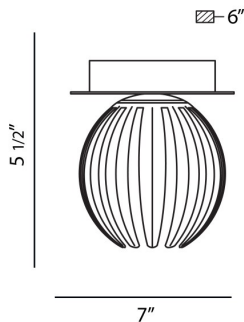

COSMO, 1-LIGHT WALL MOUNT

PRODUCT DETAILS

No.	:	23203-037
Product Color	:	CHROME
Shade / Accent Colour	:	CLEAR
Height	:	5.5"
Ext	:	6"

LIGHT SOURCE DETAILS

Number of Bulbs	:	1
Light Source	:	Halogen
Light Source Type	:	G9
Input Voltage	:	120V
Bulb Voltage	:	120V
Socket Type	:	G9
Wattage	:	40W
Total Wattage	:	40W
Bulb Included	:	Yes
Dimmable	:	Yes

OPTIONS AVAILABLE

ITEM NO.	FINISH	SHADE
23203-037	CHROME	CLEAR
23203-051	CHROME	FROSTED WHITE
23203-068	CHROME	CHROME

TECHNICAL DETAILS

Canopy / Backplate Height	:	0.938"
Canopy / Backplate Dia.	:	4.688"
Adjustable Lamp Head	:	No
Approval	:	