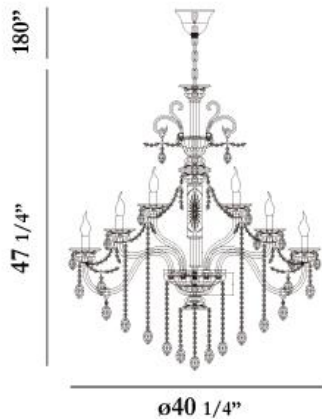

VENETIAN, 21-LIGHT CHANDELIER

Product Details

Item No.	:	23128-026
Finish	:	Smoke
Shade	:	Smoke Crystal
Diameter	:	40.25"
Height	:	47.25"
Est. Weight	:	29.92 lbs
Approval	:	cETLus

BULB DETAILS

No. of Bulbs	:	21
Bulb Type	:	B10
Bulb Voltage	:	120V
Bulb Wattage	:	60W
Bulb Socket	:	E12
Input Voltage	:	120V
Dimmable	:	Yes
Bulb Included	:	No

Options Available

ITEM NO.	FINISH	SHADE
23128-026	Smoke	Smoke Crystal

Handmade blown glass, intricate crystal patterns and droplets, silk fabric cord cover and plated metal framework

TECHNICAL DETAILS

Hanging Support Type	:	Chain
Chain Length	:	180"
Power Wire Length	:	204"
Canopy Diameter	:	5.5"
Canopy Height	:	3.75"