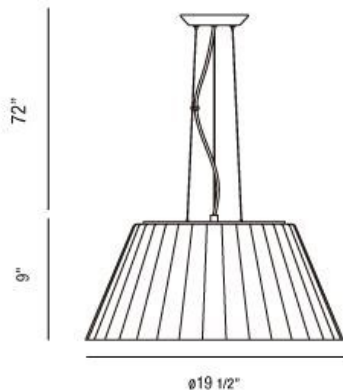

RIBO, 20" ROUND PENDANT

PRODUCT DETAILS

No.	:	23068-025
Product Color	:	CHROME
Product Material	:	METAL
Shade / Accent Colour	:	GLASS
Shade / Accent Material	:	RIBBED GLASS
Diameter	:	19.5"
Height	:	9"
Overall Height	:	83"
Weight	:	16.5LBS

LIGHT SOURCE DETAILS

Number of Bulbs	:	1
Light Source	:	BULB
Light Source Type	:	A19
Input Voltage	:	120V
Bulb Voltage	:	120V
Socket Type	:	E26
Wattage	:	100W
Total Wattage	:	100W
Bulb Included	:	NO
Dimmable	:	YES

OPTIONS AVAILABLE

ITEM NO.	FINISH	SHADE
23068-025	CHROME	RED
23068-032	CHROME	BLACK
23068-049	CHROME	WHITE

TECHNICAL DETAILS

Light Direction	:	DOWN
Hanging Support Type	:	AIRCRAFT CABLE
Hanging Support Length	:	72"
Canopy / Backplate Height	:	1.5"
Canopy / Backplate Dia.	:	7"
Adjustable Lamp Head	:	NO
IP Rating	:	DRY
Approval	:	