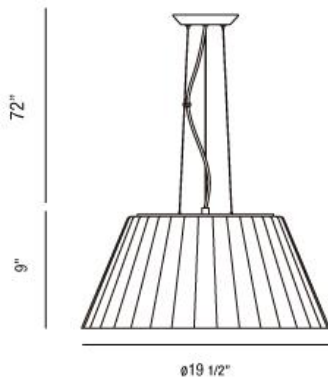

TECHNICAL DETAILS

Hanging Support Type	:	Aircraft Cable
Aircraft Cable Length	:	72"
Canopy Diameter	:	6.25"
Canopy Height	:	0.75"

Ribbed cast glass with opal inner globediffuser and polished chrome hardware