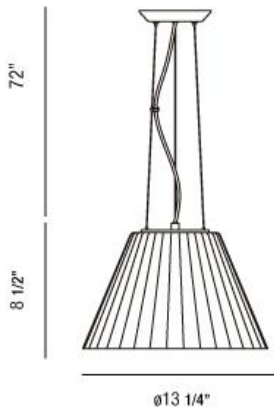

RIBO, 1-LIGHT SMALL PENDANT

Product Details

Item No.	:	23067-042
Finish	:	Chrome
Shade	:	Opal White
Diameter	:	13.25"
Height	:	8.5"
Est. Weight	:	9.99 lbs
Approval	:	cETLus

BULB DETAILS

No. of Bulbs	:	1
Bulb Type	:	A19
Bulb Voltage	:	120V
Bulb Wattage	:	100W
Bulb Socket	:	E26
Input Voltage	:	120V
Dimmable	:	Yes
Bulb Included	:	No

Options Available

ITEM NO.	FINISH	SHADE
23067-011	Chrome	Clear
23067-028	Chrome	Red
23067-035	Chrome	Black
23067-042	Chrome	Opal White

TECHNICAL DETAILS

Hanging Support Type	:	Aircraft Cable
Aircraft Cable Length	:	72"
Canopy Diameter	:	5.5"
Canopy Height	:	0.75"

Ribbed cast glass with opal inner globediffuser and polished chrome hardware

PROJECT INFORMATION

Job Name: Date: Type:

Comments: