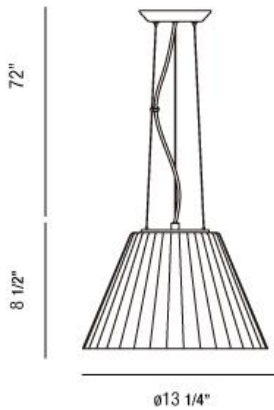

RIBO, 1-LIGHT SMALL PENDANT

Product Details

Item No.	:	23067-028
Finish	:	Chrome
Shade	:	Red
Diameter	:	13.25"
Height	:	8.5"
Est. Weight	:	9.99 lbs
Approval	:	cETLus

BULB DETAILS

No. of Bulbs	:	1
Bulb Type	:	A19
Bulb Voltage	:	120V
Bulb Wattage	:	100W
Bulb Socket	:	E26
Input Voltage	:	120V
Dimmable	:	Yes
Bulb Included	:	No

Options Available

ITEM NO.	FINISH	SHADE
23067-011	Chrome	Clear
23067-028	Chrome	Red
23067-035	Chrome	Black
23067-042	Chrome	Opal White

TECHNICAL DETAILS

Hanging Support Type	:	Aircraft Cable
Aircraft Cable Length	:	72"
Canopy Diameter	:	5.5"
Canopy Height	:	0.75"

Ribbed cast glass with opal inner globediffuser and polished chrome hardware

PROJECT INFORMATION

Job Name: Date: Type:

Comments: