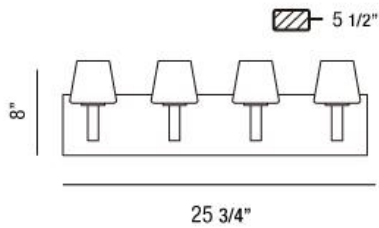

ANGLO, 4-LIGHT BATHBAR

Product Details

Item No.	:	23043-015
Finish	:	Chrome
Shade	:	White
Width	:	25.75"
Height	:	8"
Max Extension	:	5.5"
Est. Weight	:	9.94 lbs
Approval	:	cETLus

BULB DETAILS

No. of Bulbs	:	4
Bulb Type	:	G9
Bulb Voltage	:	120V
Bulb Wattage	:	60W
Bulb Socket	:	G9
Input Voltage	:	120V
Dimmable	:	Yes
Bulb Included	:	Yes

Options Available

ITEM NO.	FINISH	SHADE
23043-015	Chrome	White
23043-022	Satin Nickel	White

Tapered cube opal glass diffuser with polished chrome or nickel backplate

TECHNICAL DETAILS

Power Wire Length	:	6"
Canopy Length	:	25.25"
Canopy Width	:	4.5"
Canopy Height	:	0.75"