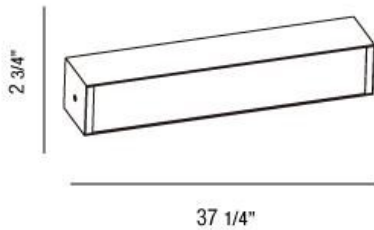

## ANELLO, 1-LIGHT LARGE WALL MOUNT

### PRODUCT DETAILS

No.	:	22990-013
Product Color	:	CHROME
Shade / Accent Colour	:	GLASS
Width	:	37.25"
Height	:	2.75"
Ext	:	3.25"
Weight	:	6.6LBS

### TECHNICAL DETAILS

Light Direction	:	DOWN
Hanging Support Length	:	72"
Canopy / Backplate Height	:	3.125"
Canopy / Backplate Width	:	37"
Adjustable Lamp Head	:	NO
Approval	:	