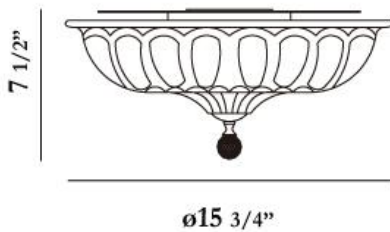

VINTAGE, 3-LIGHT MEDIUM FLUSHMOUNT

Product Details

Item No.	:	22943-019
Finish	:	Chrome
Shade	:	Clear Glass
Diameter	:	15.75"
Height	:	7.5"
Est. Weight	:	11.31 lbs
Approval	:	cETLus

BULB DETAILS

No. of Bulbs	:	3
Bulb Type	:	B10
Bulb Voltage	:	120V
Bulb Wattage	:	60W
Bulb Socket	:	E12
Input Voltage	:	120V
Dimmable	:	Yes
Bulb Included	:	No

Options Available

ITEM NO.	FINISH	SHADE
22943-019	Chrome	Clear Glass

Casted crystal glass and rich crystal faceted accent with hand polished chrome mounting

TECHNICAL DETAILS

Canopy Diameter	:	6"
Canopy Height	:	1"